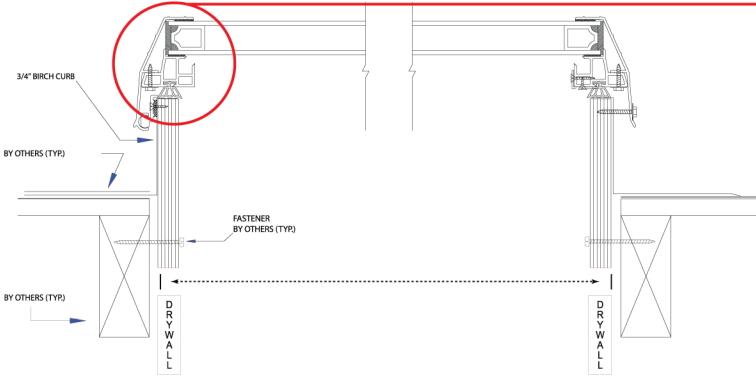

Installation options

- The standard thermo-lite series of skylights has a drop-in curb (F) that extends 2 1/8" below pre-attached flashing.
- For a retro-fit application with existing drywall, a cut flush (G) option is available.

F. Drop in curb

H. Close up view

G. Cut flush curb

Thermo-lite copper pan-flashed models.