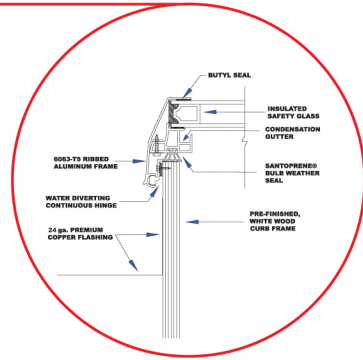

Installation options

- The standard thermo-lite series of skylights has a drop-in curb (F) that extends 2 1/8" below pre-attached flashing.
- For a retro-fit application with existing drywall, a cut flush (G) option is available.

F. Drop in curb

H. Close up view

G. Cut flush curb

Thermo-lite copper pan-flashed models.