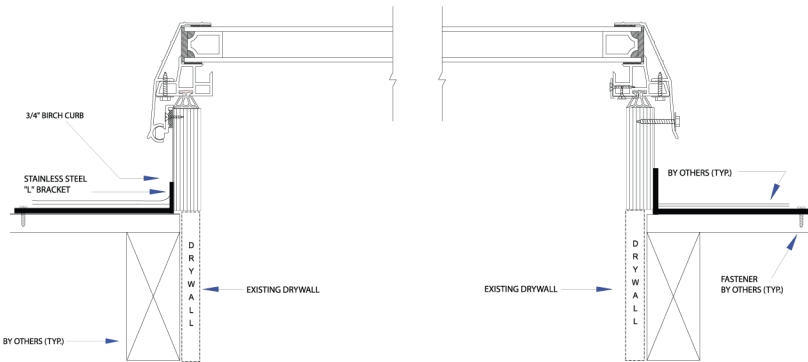

Installation options

- The standard thermo-lite series of skylights has a drop-in curb (F) that extends 2 1/8" below pre-attached flashing.
- For a retro-fit application with existing drywall, a cut flush (G) option is available.

F. Drop in curb

H. Close up view

G. Cut flush curb

Thermo-lite copper pan-flashed models.